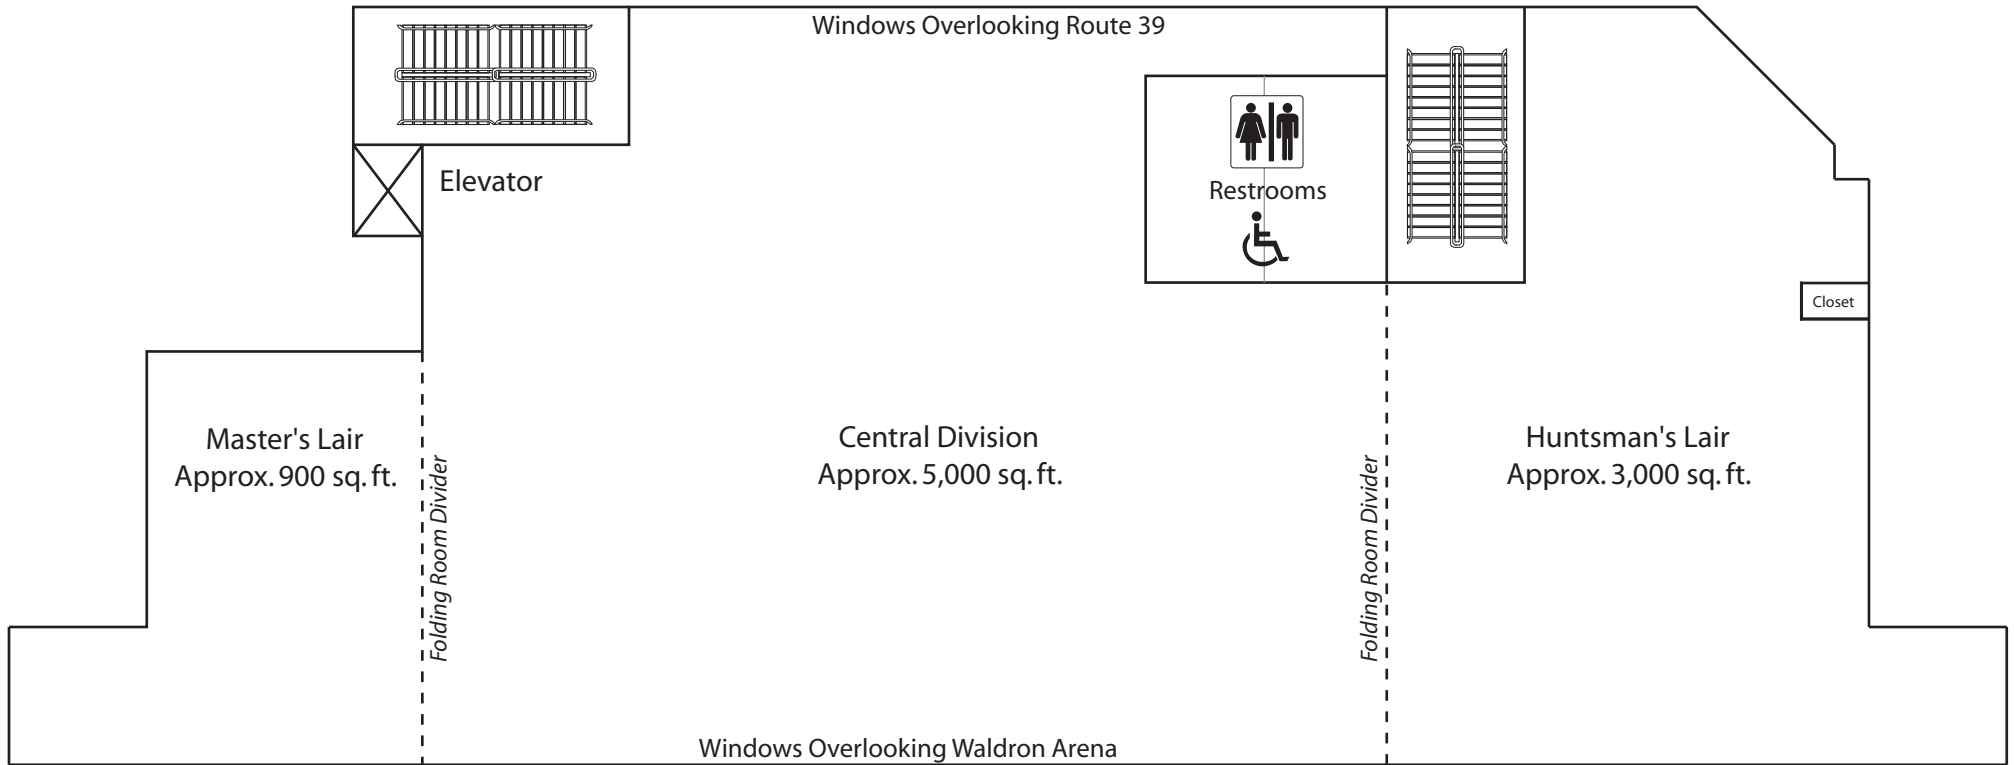

487 Maury River Road
Lexington, VA 24450
540-464-2950
info@horsecenter.org
www.horsecenter.org

Appomattox Mezzanine

Located upstairs in the Howard P. Anderson Coliseum overlooking the Waldron Arena, the Appomattox Mezzanine is a 9,000 square foot banquet and event facility complete with public announcement and sound systems.