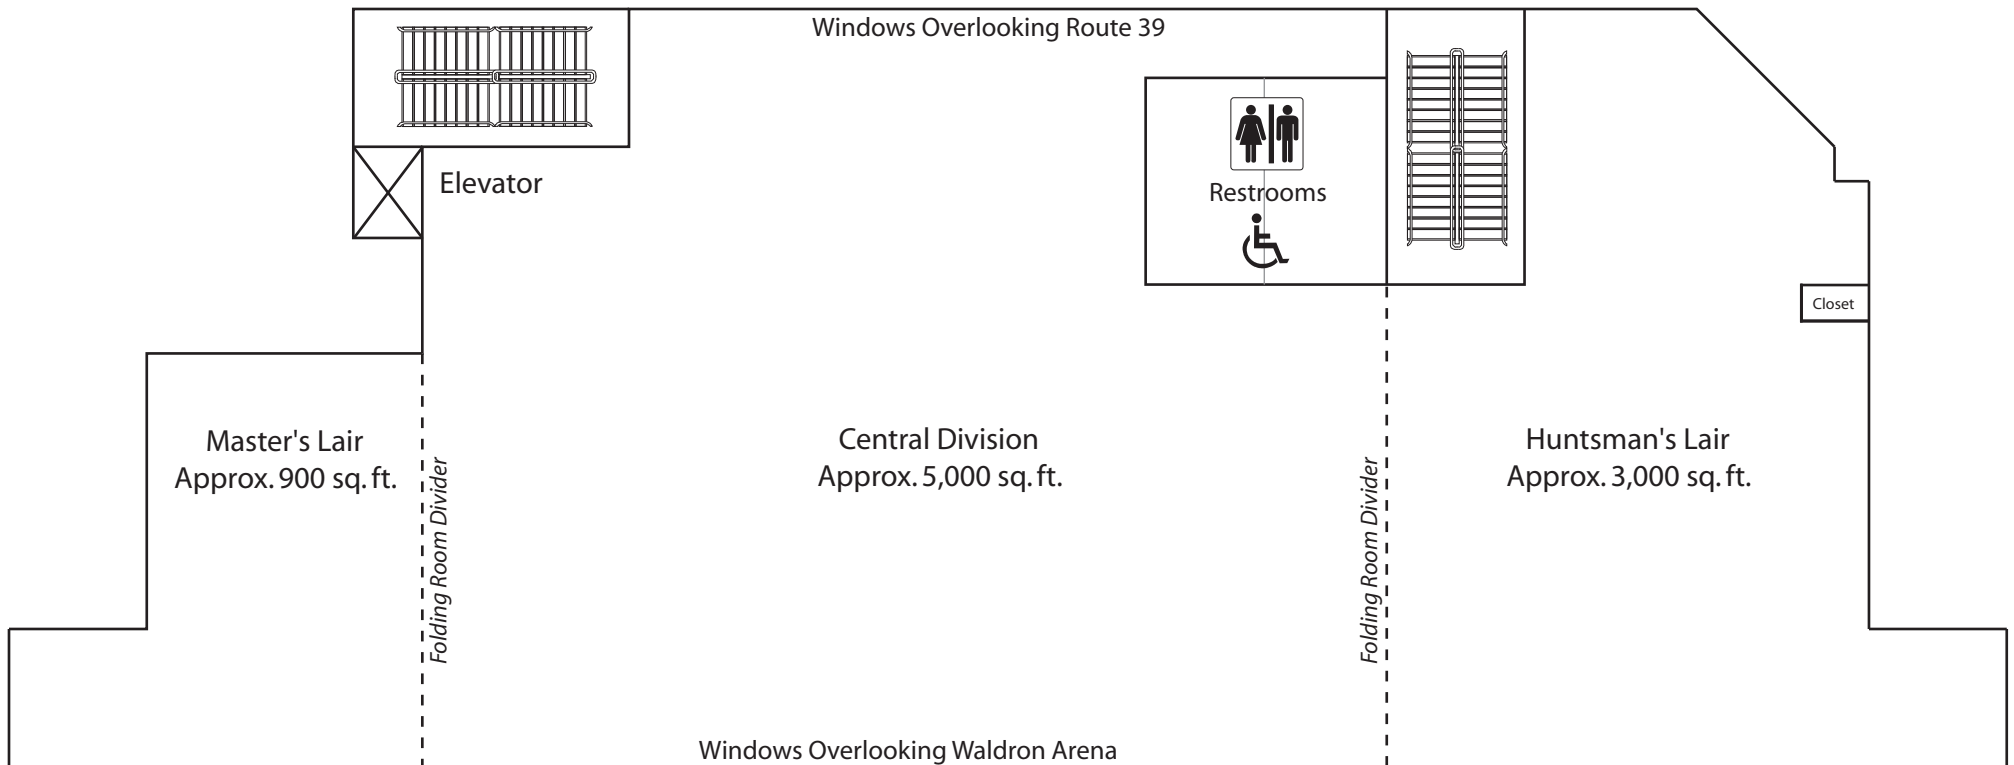

487 Maury River Road
Lexington, VA 24450
540-464-2950
info@horsecenter.org
www.horsecenter.org

Appomattox Mezzanine

Located upstairs in the Howard P. Anderson Coliseum overlooking the Waldron Arena, the Appomattox Mezzanine is a 9,000 square foot banquet and event facility complete with public announcement and sound systems.